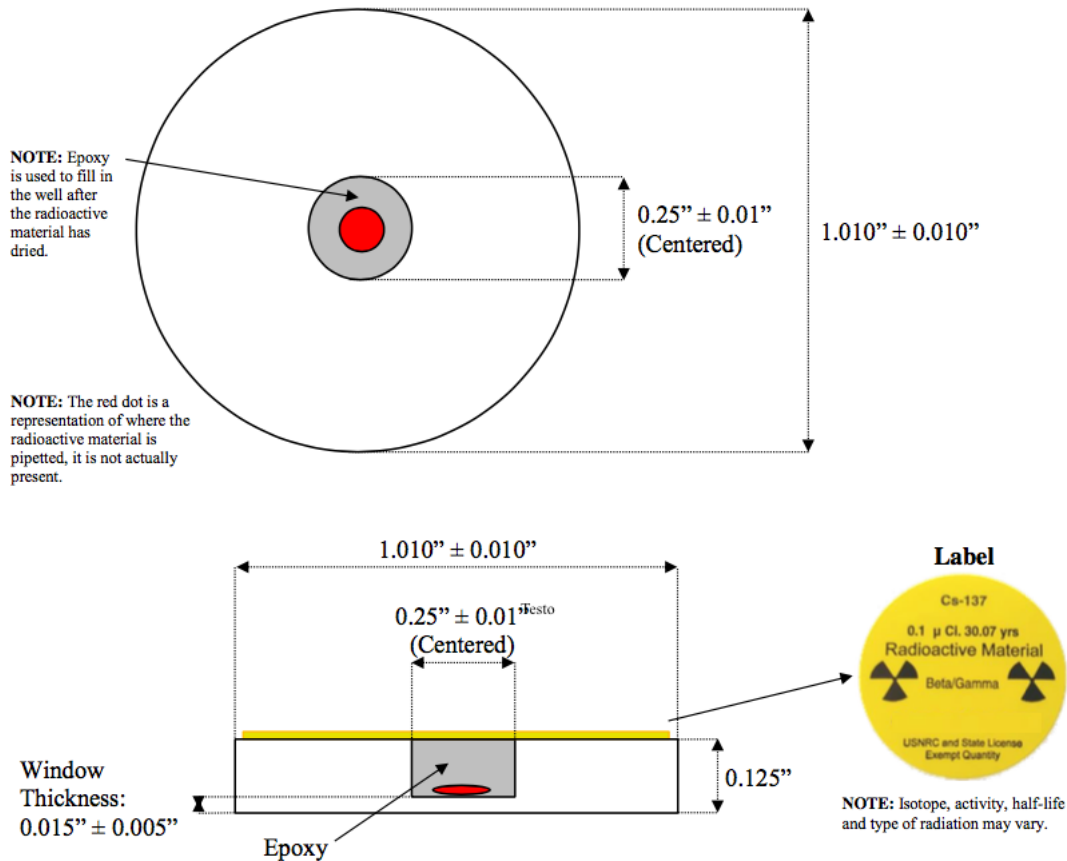

DRAWING: Sealed (β , γ) Disk Source

Sealed (β , γ) Disk Source

Material: Stock Plexiglas® (different colors)

Disk Thickness: 0.125 inches

Disk Diameter: 1.010 inches \pm 0.010 inches

Well Diameter: 0.25 inches \pm 0.01 inches

Window Thickness: 0.015 inches \pm 0.005 inches

Inspection: Plexiglas® Disks are inspected for defects and cracks prior to use.

Additional Notes:

- Window Thickness may vary per color.